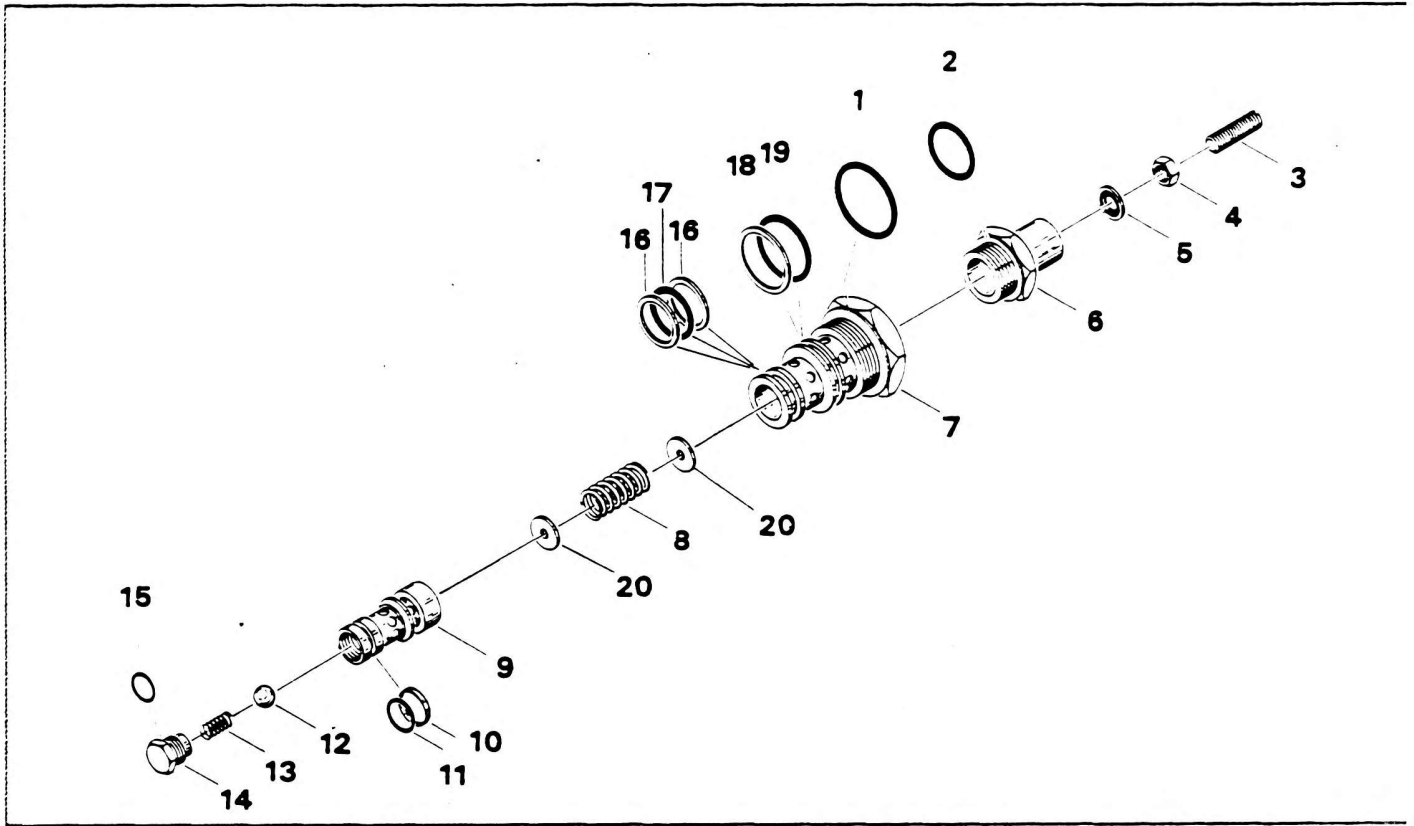

VALVE ASSEMBLY - HOLDING

GROVE

NO.	PART NO.	QTY	DESCRIPTION	NO.	PART NO.	QTY	DESCRIPTION
	7-926-001791		COMPLETE ASSY	17	7-755-120000	1	O-RING
	* 9-752-100115	1	REPAIR KIT	18	7-755-125609	2	RING, BACK-UP
	# 9-752-100121	1	REPAIR KIT	19	7-755-125000	1	O-RING
1	7-755-920000	1	O-RING	20	9-926-102039	2	END. SPRING
2	7-755-914000	1	O-RING				
3	7-785-161600	1	SETScrew				
			3/8" - 16 NC X 1"				
4	9-926-100585	1	NUT				
5	9-926-100584	1	SEAL. THREAD				
6	9-926-100589	1	PLUG				
7	NOT SERVICED	1	BODY				
8	9-926-100590	1	SPRING				
9	9-926-100644	1	POPPET				
10	9-926-100642	1	SEAL. SLIPPER				
11	7-755-016000	1	O-RING				
12	9-926-100575	1	BALL				
13	9-926-100130	1	SPRING				
14	9-926-100579	1	PLUG				
15	7-755-906000	1	O-RING				
16	7-755-120609	2	RING, BACK-UP				